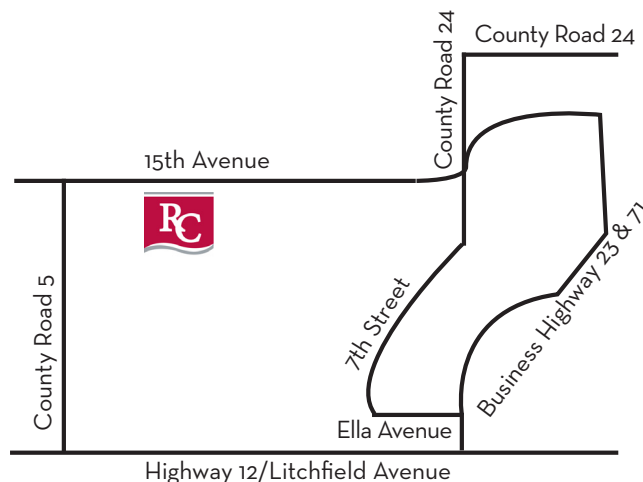

Directions to Ridgewater College Athletic Events

All Home Warrior **wrestling, basketball and volleyball** games are held at the Ridgewater gym, Willmar (directions below)

All Home Warrior **softball** games are held at the Ridgewater field, Willmar (directions below)

All Home Warrior **football** games are held at Hodapp Field, Willmar (directions below)

All Home Warrior **baseball** games are held at Bill Taunton Stadium at Baker Field, Willmar (directions below)

DIRECTIONS TO RIDGEWATER COLLEGE GYM/SOFTBALL FIELD

From the North: Follow Hwy. 71 South (Business 71). Watch for Ridgewater College sign and turn right (west) on County Road 24 – go (approx. 1 1/2 miles) to the T-intersection (County Rd 41), turn left (south) - go (approx. 1 mile), turn right (west) on 15th Ave NW and go (approx. 1 mile). Use the first parking lot (Lot C East) on your left for the closest gymnasium entrance.

From the South: Follow Hwy. 71 North (Business 71) until you come to Hwy. 12. Go west on Hwy. 12 (approx. 2 miles), turn right (north) on County Road 5 and go (approx. 2 miles), turn right (east) on 15th Ave. NW and go (approx. 1/2 mile). Use the eastside parking lot (Lot C East) on your right for the closest entrance to the gymnasium.

From the East: Follow Hwy. 12 West through Willmar. Go west on Hwy. 12 (approx. 2 miles), turn right (north) on County Road 5 and go (approx. 2 miles), turn right (east) on 15th Ave. NW and go (approx. 1/2 mile). Use the eastside parking lot (Lot C East) on your right for the closest entrance to the gymnasium.

From the West: On Hwy. 12 East (approx. 2 miles) before you reach Willmar, turn left (north) on County Road 5 and go (approx. 2 miles), turn right (east) on 15th Ave. NW and go (approx. 1/2 mile). Use the eastside parking lot (Lot C East) on your right for the closest entrance to the gymnasium.

DIRECTIONS TO: WARRIOR HOME FOOTBALL GAMES

**Held at Hodapp Field, Kennedy Elementary School

From Hwy 12: Go to 7th Street SW, go south (approx. 1/2 mile) to Kennedy Elementary School. Parking lot entrances on your right.

From Hwy 71: Go to Willmar Avenue (corner of Walt's gas station and Dairy Queen), go west on Willmar Ave to 7th Street SW (2nd stop sign), go north for parking lot entrances to the field.

DIRECTIONS TO: WARRIOR HOME BASEBALL GAMES

**Held at Bill Taunton Stadium at Baker Field, Willmar

From Hwy 12: Go to 7th Street SW, go south (approx. 3/4 mile) to Willmar Avenue. Turn right (west) go approximately 1.5 mile, turn left on 22nd St. SW to Bill Taunton Stadium at Baker Field.

From Hwy 71: Go to Willmar Avenue (corner of Walt's gas station and Dairy Queen), go west on Willmar Ave (approx. 2 miles), turn left on 22nd St. SW to Bill Taunton Stadium at Baker Field.